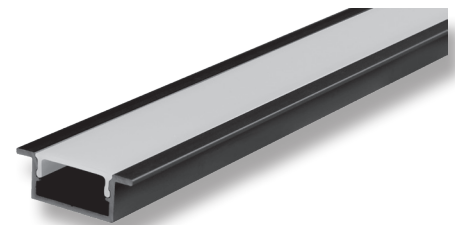

Nova-20-REC LED Profile

Description

Introducing the NOVA-20-REC mounting profile system. The NOVA-20-REC is specifically designed for the Domus range of PLEX-COB IP67 LED strip lighting. This aluminium recessed mounted profile system incorporates extruded profile complete with a flat opal PMMA diffuser. Available in Black, White and Aluminium colour options. Can be cut to any length up to 3 metres.

The key features of the NOVA-20-REC is the ability to not only conceal the LED strip lighting but also keep the strip lighting linear. Also, the NOVA-20-REC keeps LEDs free from foreign objects and vapours which may damage the LEDs. A simple and shallow yet very contemporary LED recessed mounted profile ideally suited to under bench mounting, wardrobes or laundry applications where wider width mounting requirements are needed.

Specification Features

Installation:	Recess Mounted
Material:	Extruded Aluminium 6063
Finish:	Natural clear anodised, Black or White
IP Rating:	IP67
Diffuser:	Flat (PMMA) Opal Colour
Length:	3000mm Continuous*
Size:	Profile (W) 28mm, (H) 10mm
Special:	Custom powder coated colour upon request**
Driver Installation	Remote Driver Required

* Profile sold per metre. Can be cut to any length up to 3m. Includes endcap & mounting clips.
** Special powder coat finishes upon request. Surcharges apply.

Aluminium Finish