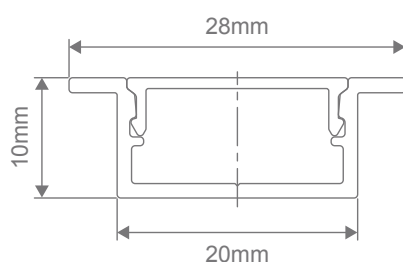

The key features of the NOVA-20-REC is the ability to not only conceal the LED strip lighting but also keep the strip lighting linear. Also, the NOVA-20-REC keeps LEDs free from foreign objects and vapours which may damage the LEDs. A simple and shallow yet very contemporary LED recessed mounted profile ideally suited to under bench mounting, wardrobes or laundry applications where wider width mounting requirements are needed.

### Specification Features

Installation:	Recess Mounted
Material:	Extruded Aluminium 6063
Finish:	Natural clear anodised, Black or White
IP Rating:	IP67
Diffuser:	Flat (PMMA) Opal Colour
Length:	3000mm Continuous*
Size:	Profile (W) 28mm, (H) 10mm
Special:	Custom powder coated colour upon request**
Driver Installation	Remote Driver Required

\* Profile sold per metre. Can be cut to any length up to 3m. Includes endcap & mounting clips.  
 \*\* Special powder coat finishes upon request. Surcharges apply.

Aluminium Finish

White Finish

### Diagrams / Additional